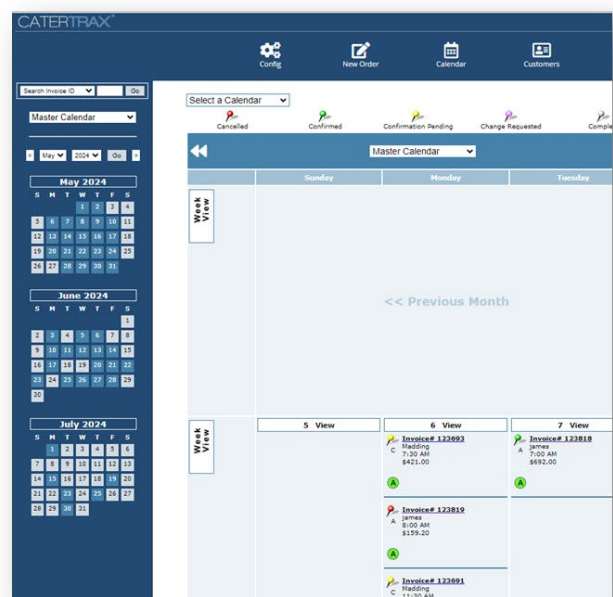

Revised Interface

Please contact CaterTrax with any additional questions or feedback.