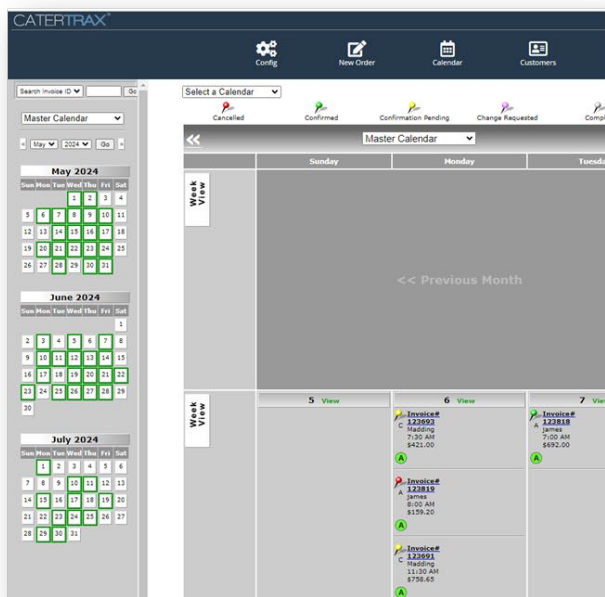

Admin Interface Improvements

Support Operator Focus

The first set of enhancements to CaterTrax's administrative portal simplify daily event management and improve the lives of busy operators.

Key Benefits:

- Palette alignment to drive a simple and clear view.
- Optimized layout focuses on high-value workflow element.
- Removal of clutter to streamline navigation.
- Alignment with updated web standard and best practices.

Current Interface